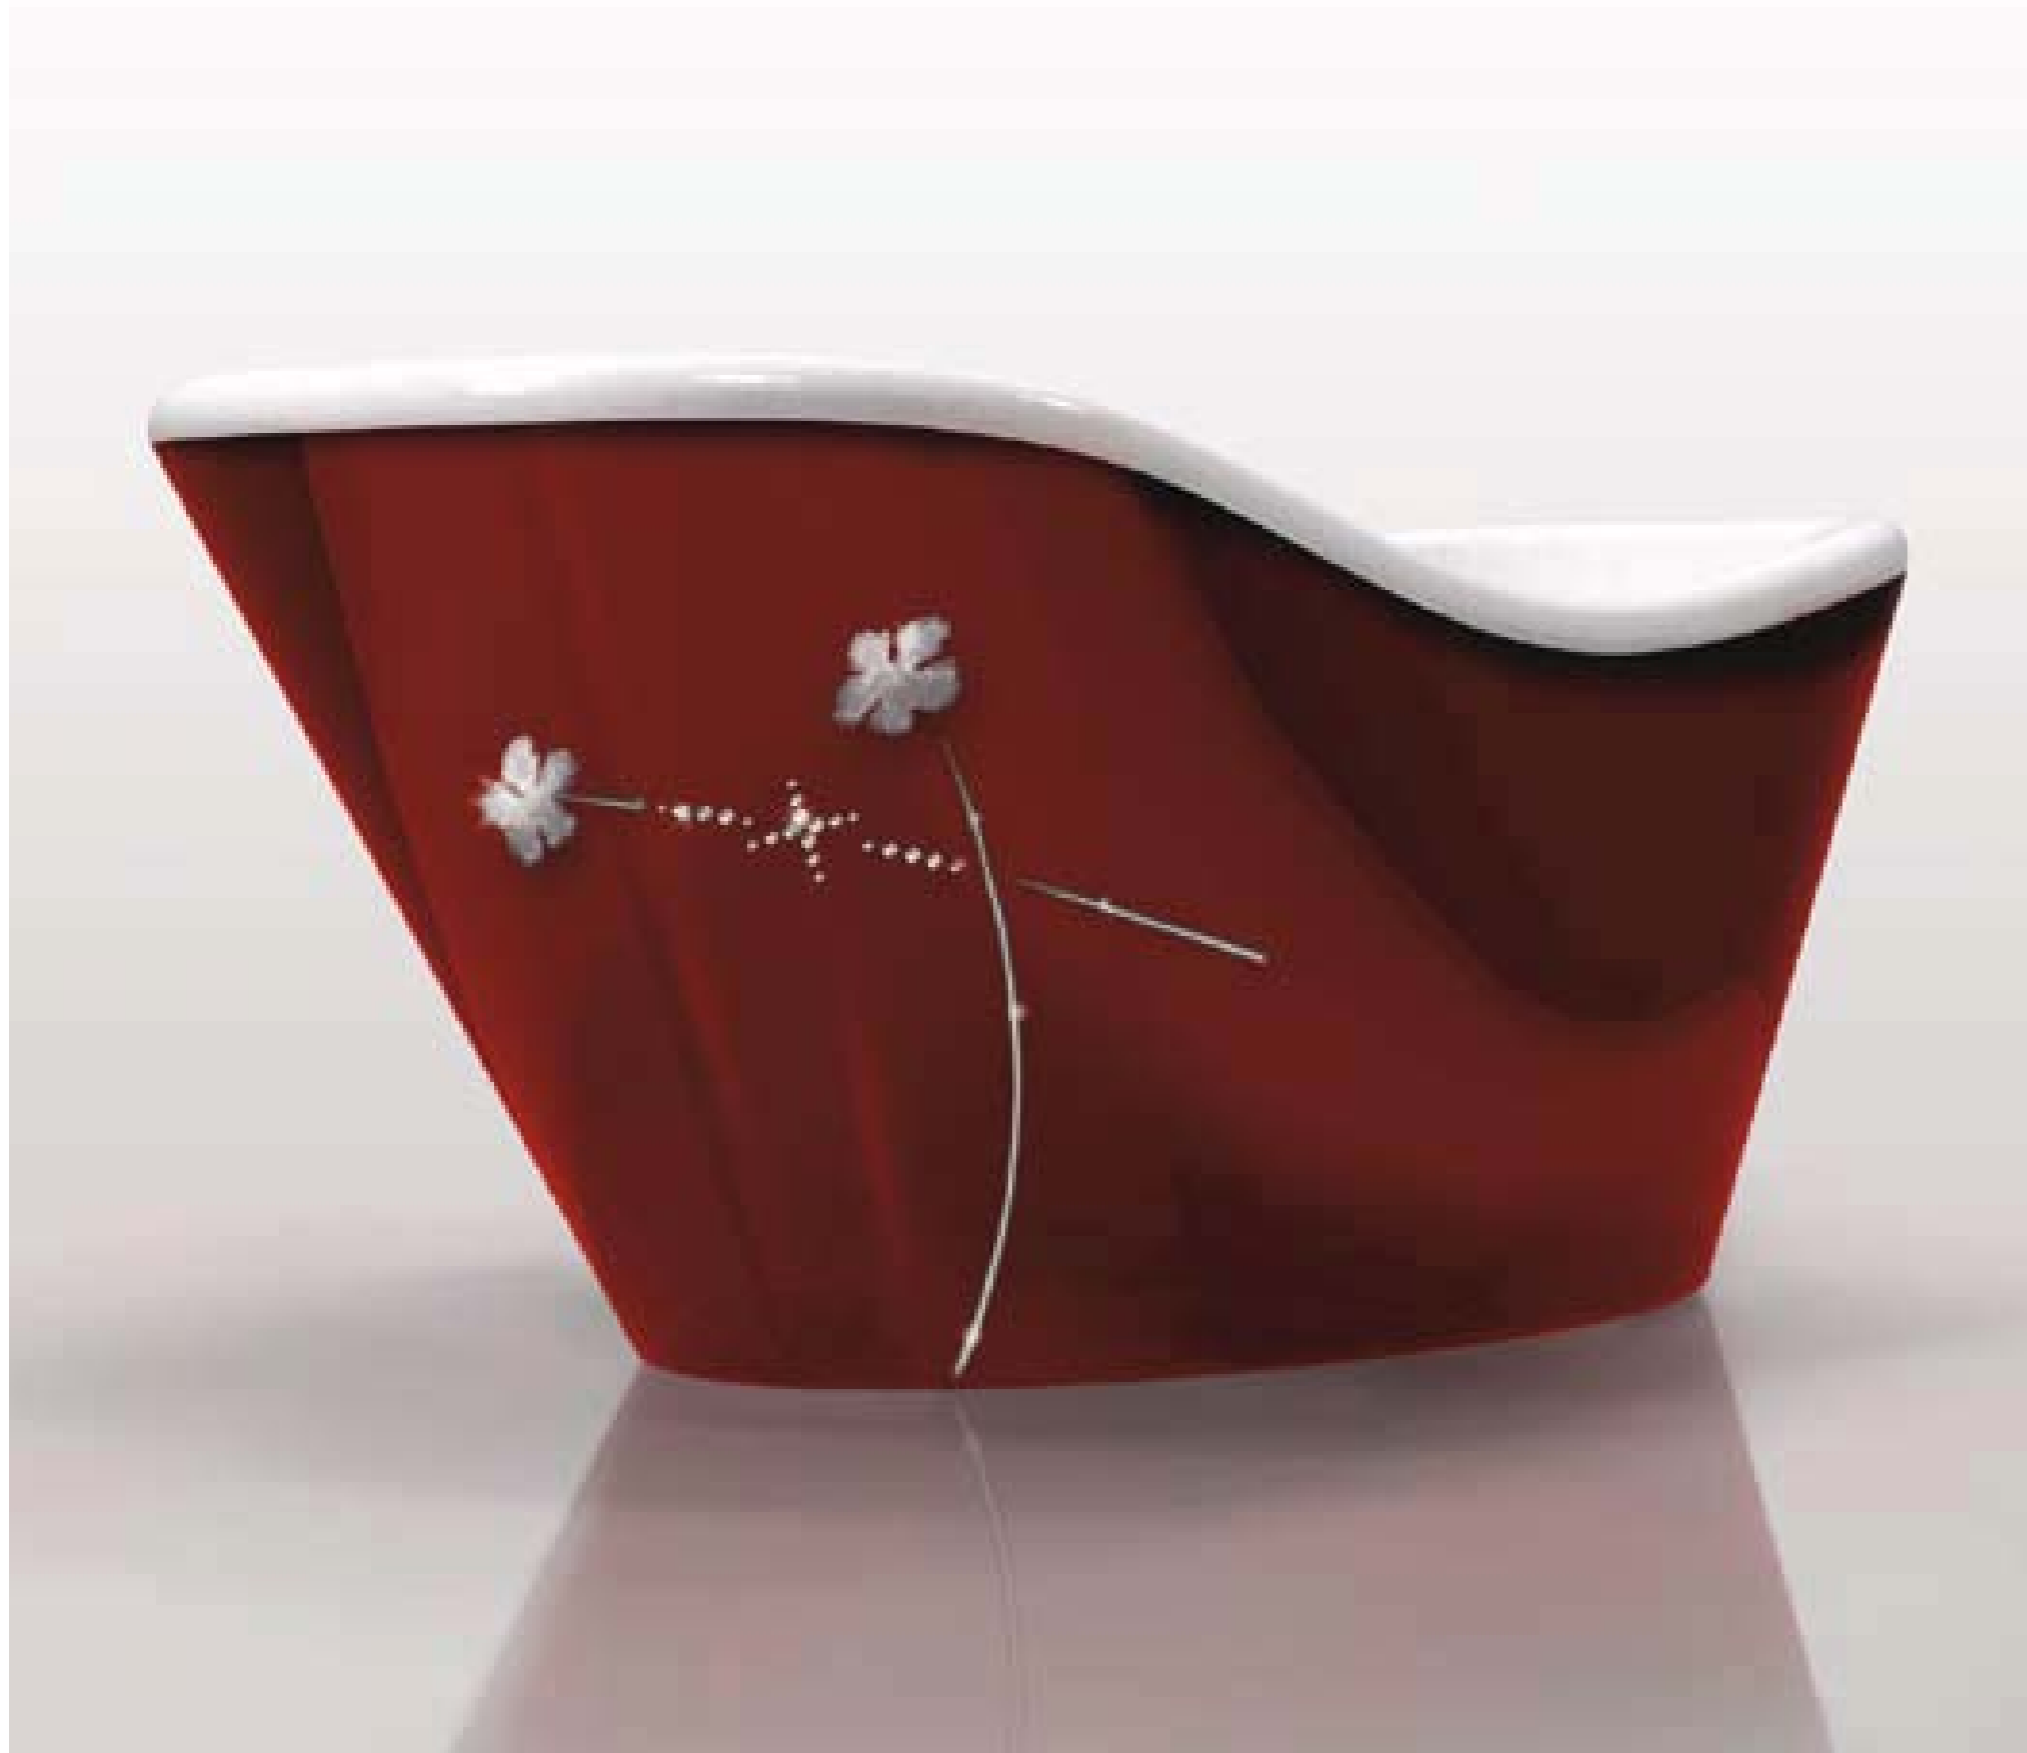

FRAGRANCE LIGHT